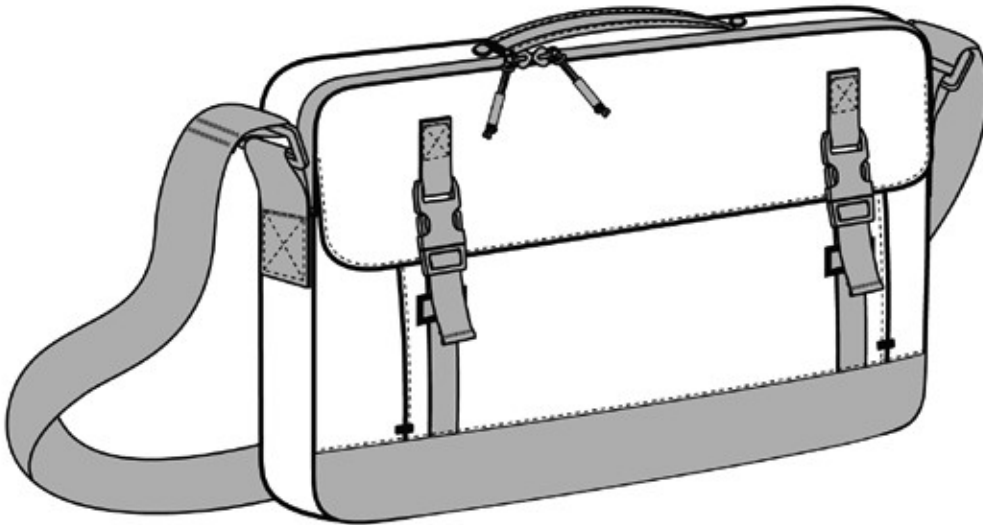

OGIO® Apex 15 Slim Case 417051

Don't let its heathered good looks fool you. Less is more in this streamlined case that protects your devices and yet has ample room for files, folders and must-haves.

- TPE-backed two-tone 600D poly
- Easy-access top loading padded laptop compartment
- Front flap zippered pocket for easy decoration access
- Double buckle front flap closure
- Interior mesh organizer pockets
- Back panel pocket
- Pullman handle attachment sleeve
- Adjustable shoulder strap
- Laptop sleeve: 10"h x 15"w x 1.5"d; fits most 15" laptops
- Dimensions: 10.75"h x 15.75"w x 2"d
- Capacity: 500 cu.in./8.2L
- Weight: 1.2 lbs./0.51kg

Note: Bags not intended for use by children 12 and under.

COLOR INFORMATION

Heather Grey
PMS HEATHERED

OGIO® Apex 15 Slim Case 417051

Front View

Back View

Note: Best graphic placement should be per the embellisher/screen printer recommendations.