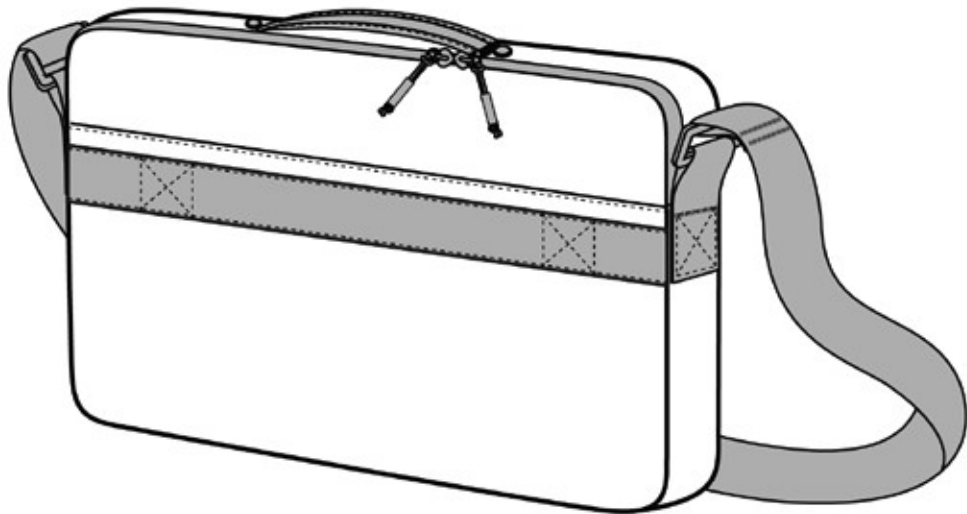

OGIO® Apex 15 Slim Case 417051

Don't let its heathered good looks fool you. Less is more in this streamlined case that protects your devices and yet has ample room for files, folders and must-haves.

- TPE-backed two-tone 600D poly
- Easy-access top loading padded laptop compartment
- Front flap zippered pocket for easy decoration access
- Double buckle front flap closure
- Interior mesh organizer pockets
- Back panel pocket
- Pullman handle attachment sleeve
- Adjustable shoulder strap
- Laptop sleeve: 10"h x 15"w x 1.5"d; fits most 15" laptops
- Dimensions: 10.75"h x 15.75"w x 2"d
- Capacity: 500 cu.in./8.2L
- Weight: 1.2 lbs./0.51kg

Note: Bags not intended for use by children 12 and under.

COLOR INFORMATION

Heather Grey
PMS HEATHERED

OGIO® Apex 15 Slim Case 417051

Front View

Back View

Note: Best graphic placement should be per the embellisher/screen printer recommendations.